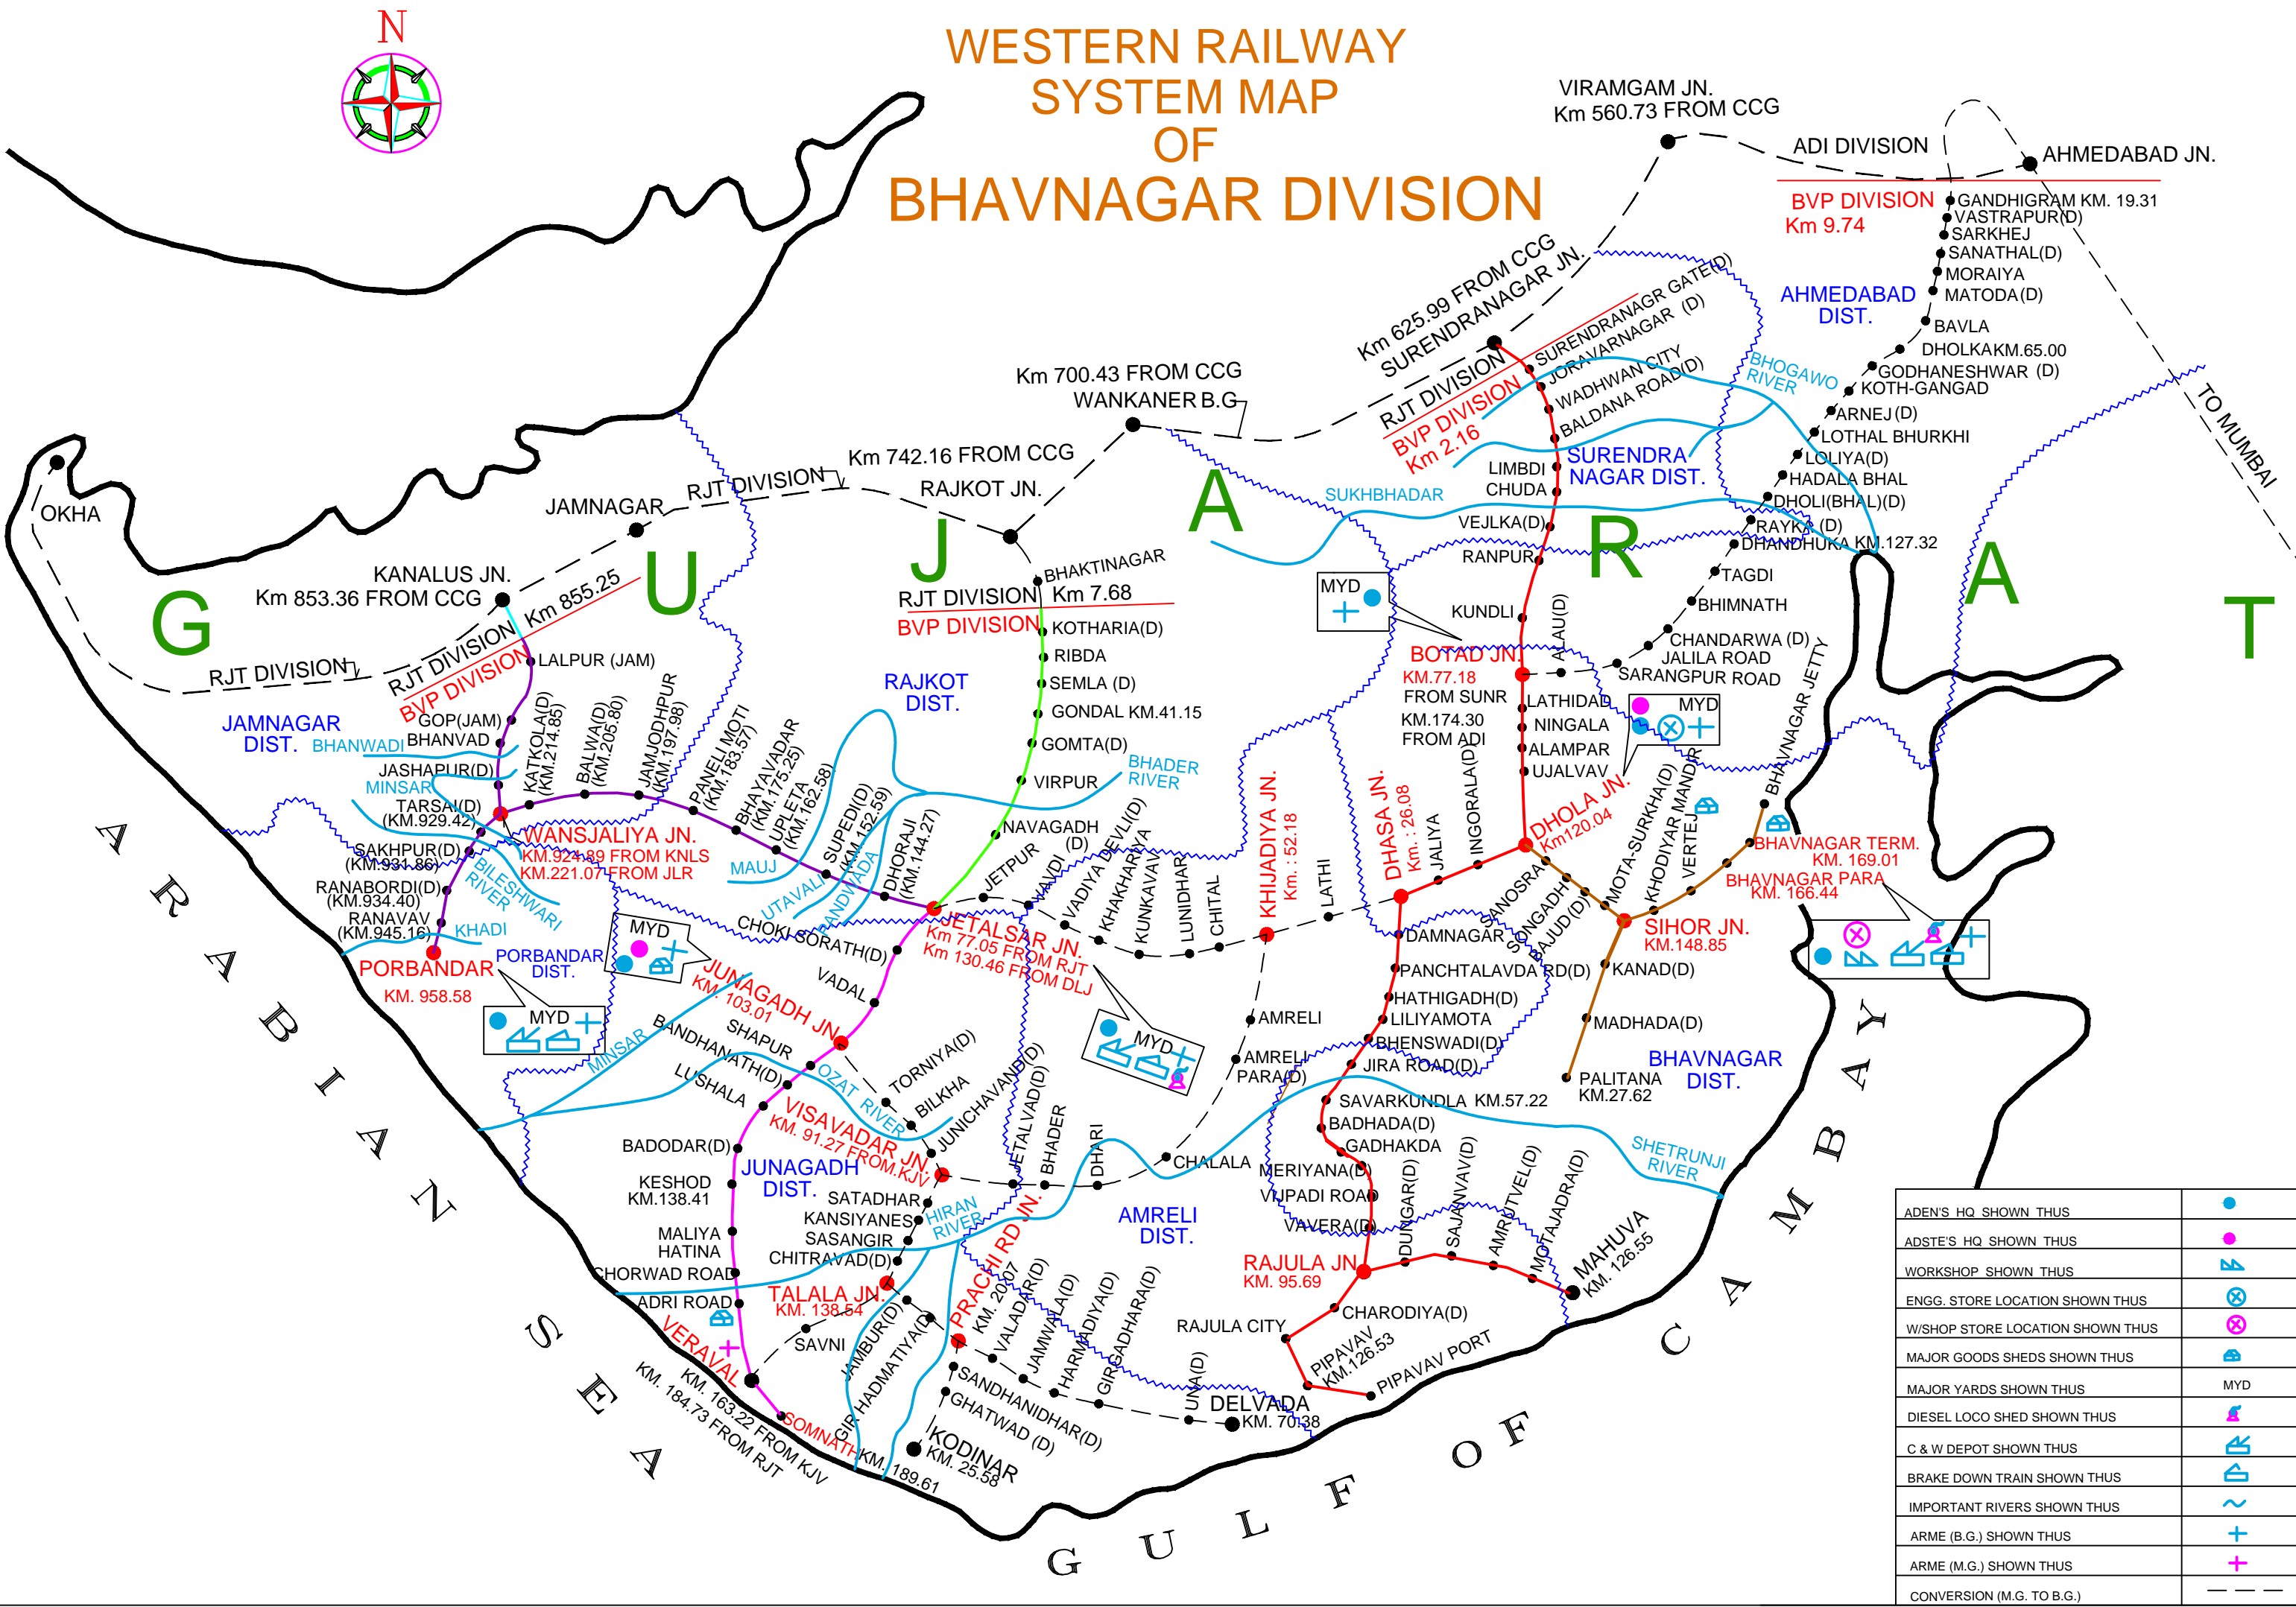

# WESTERN RAILWAY SYSTEM MAP OF BHAVNAGAR DIVISION

ADEN'S HQ SHOWN THUS	
ADSTE'S HQ SHOWN THUS	
WORKSHOP SHOWN THUS	
ENGG. STORE LOCATION SHOWN THUS	
W/SHOP STORE LOCATION SHOWN THUS	
MAJOR GOODS SHEDS SHOWN THUS	
MAJOR YARDS SHOWN THUS	MYD
DIESEL LOCO SHED SHOWN THUS	
C & W DEPOT SHOWN THUS	
BRAKE DOWN TRAIN SHOWN THUS	
IMPORTANT RIVERS SHOWN THUS	
ARME (B.G.) SHOWN THUS	
ARME (M.G.) SHOWN THUS	
CONVERSION (M.G. TO B.G.)	