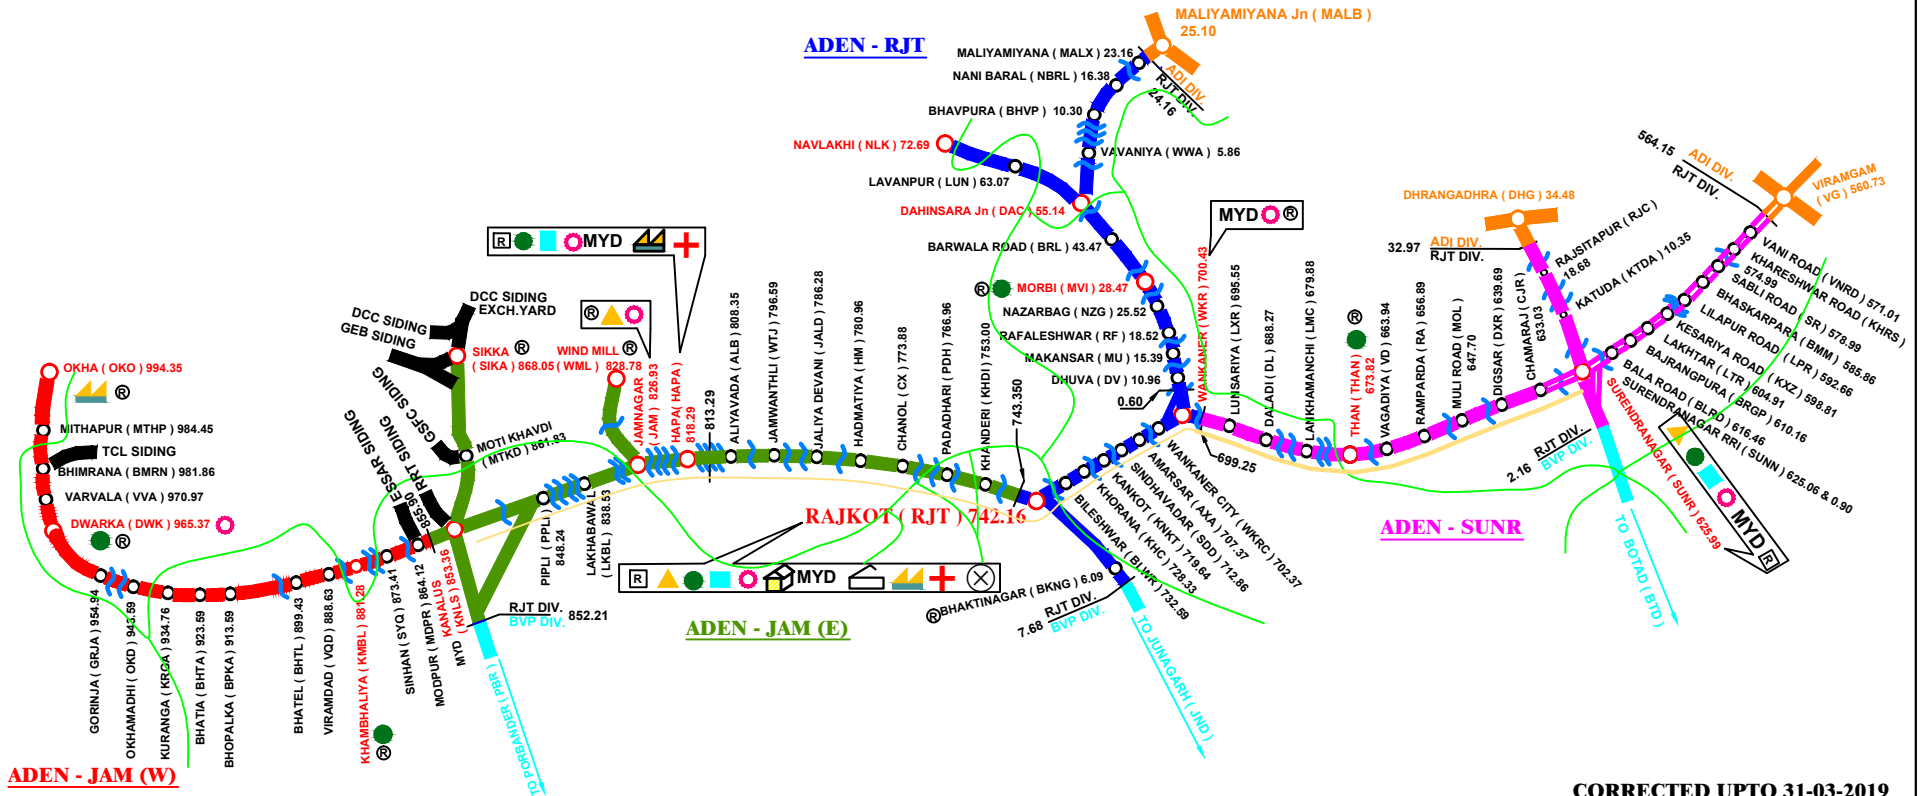

# SYSTEM MAP OF RAJKOT DIVISION

ADEN - JAM (W)

CORRECTED UPTO 31-03-2019

SYMBOLS		LEGENDS	
ADEN's HQ SHOWN THUS.....	▲	A.R.M.E SHOWN THUS .....	+
S. S. E.(P-WAY) SHOWN THUS .....	●	R.P.F POST.....	[R]
S. S. E.(SIG.) SHOWN THUS .....	■	R.P.F OUT POST .....	(R)
T. I. SHOWN THUS .....	○	STATE HIGHWAY .....	—
MAJOR GOODS SHEDS SHOWN THUS .....	🏠	PRIVATE SIDING .....	▬
MAJOR YARDS SHOWN THUS .....	MYD		
C & W DEPOT SHOWN THUS .....	🏠		
STORE LOCATION SHOWN THUS .....	⊗		
BRAKE DOWN TRAIN SHOWN THUS .....	🏠		
IMPORTANT RIVER SHOWN THUS .....	~		

DRAWN BY:-- Govardhan Sharma SSE (DRG)

ROUTE Kms. 590.842